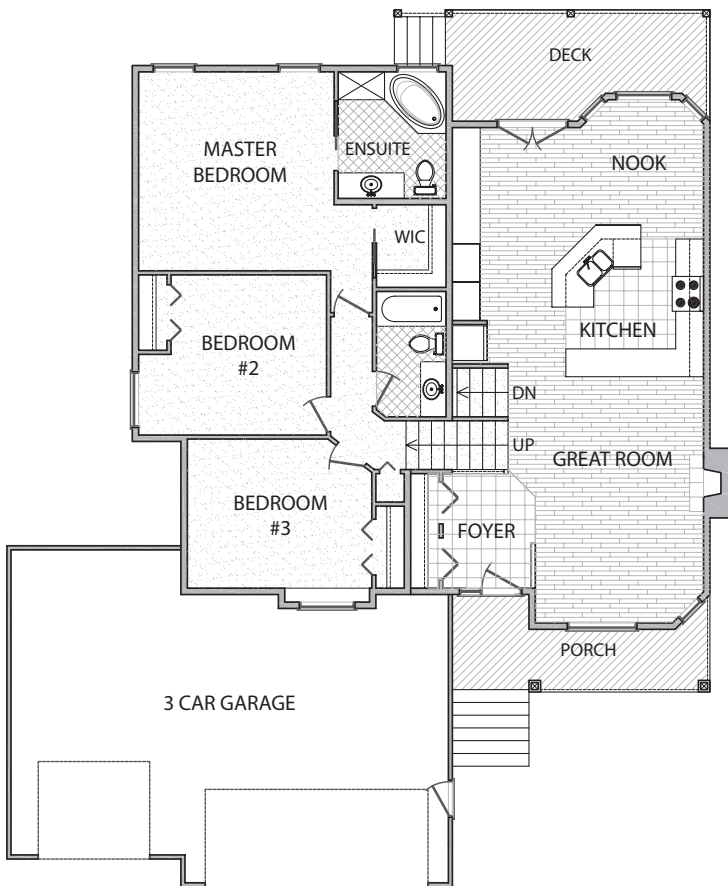

# RICHWOOD

UPPER FLOOR PLAN  
1482 sq. ft.

LOWER FLOOR PLAN  
1231 sq. ft.

Note: Plans and exteriors may not be exactly as shown. The builder reserves the right to change plans without notice or obligation.