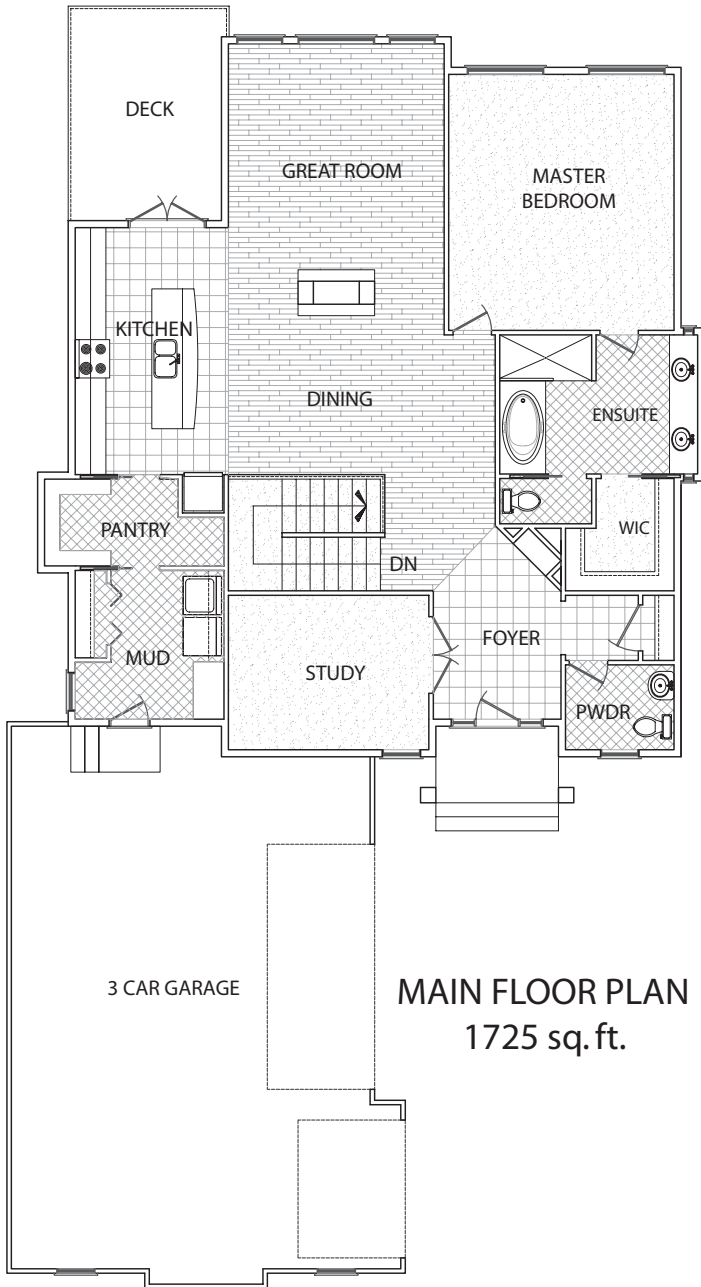

MALIBU I

LOWER FLOOR PLAN
1650 sq. ft.

Note: Plans and exteriors may not be exactly as shown. The builder reserves the right to change plans without notice or obligation.

Rich Lee
CUSTOM HOMES

(403) 901-2727