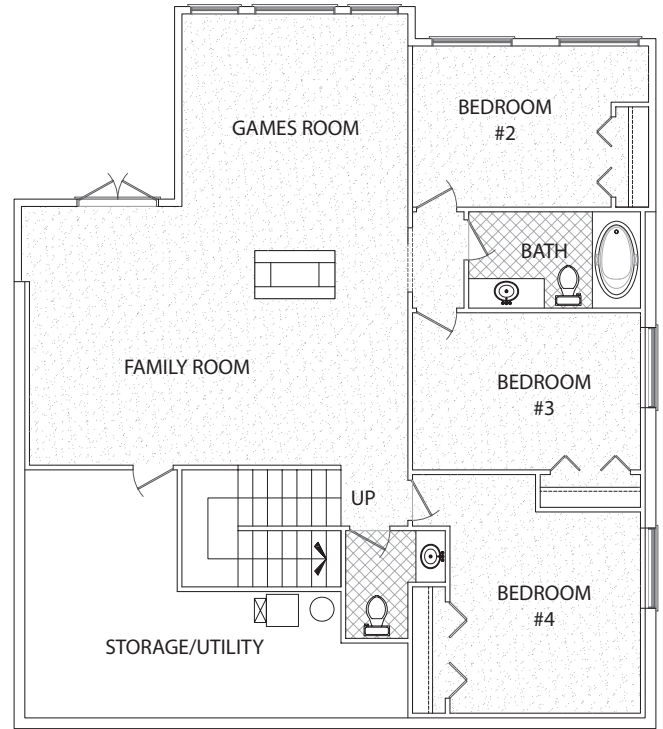

MALIBU I

LOWER FLOOR PLAN
1650 sq. ft.

Note: Plans and exteriors may not be exactly as shown. The builder reserves the right to change plans without notice or obligation.

Rich Lee
CUSTOM HOMES

(403) 901-2727