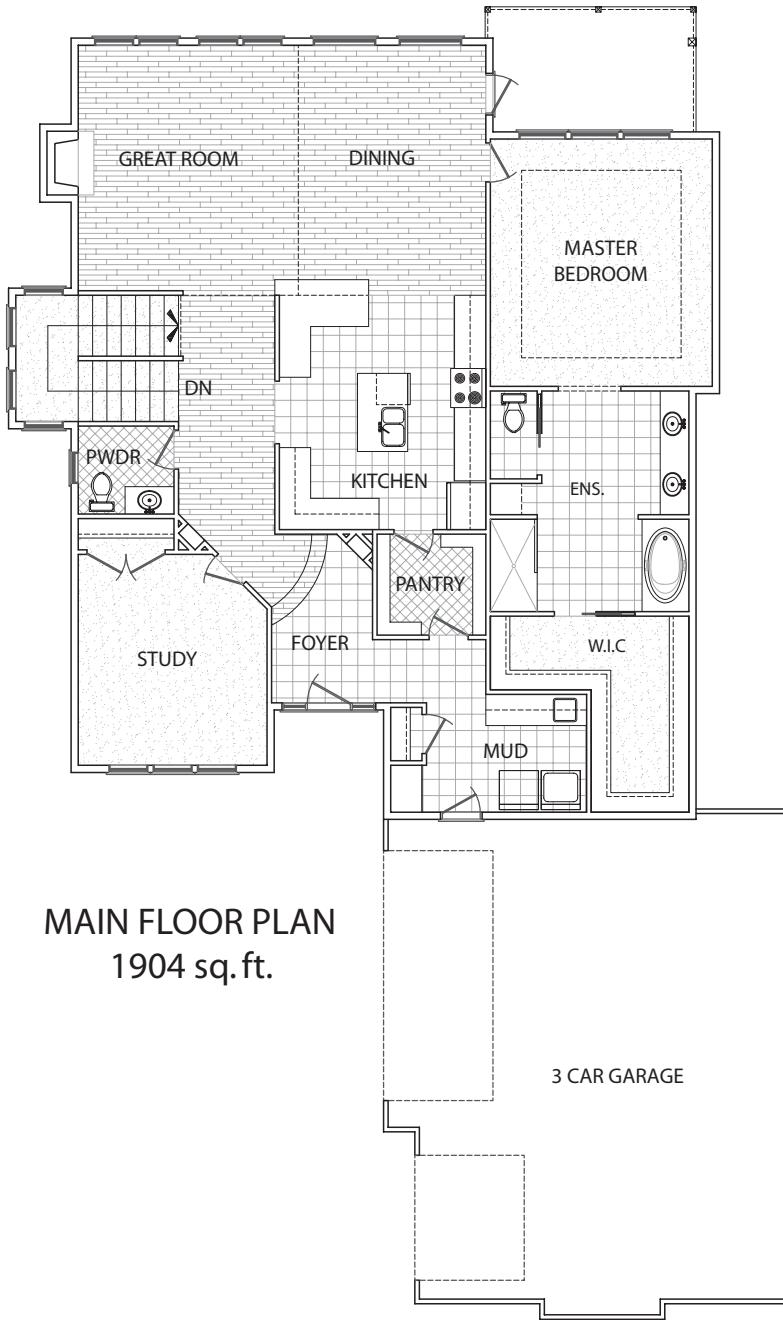

# LAGUNA I

MAIN FLOOR PLAN  
1904 sq. ft.

LOWER FLOOR PLAN  
1799 sq. ft.

Note: Plans and exteriors may not be exactly as shown. The builder reserves the right to change plans without notice or obligation.