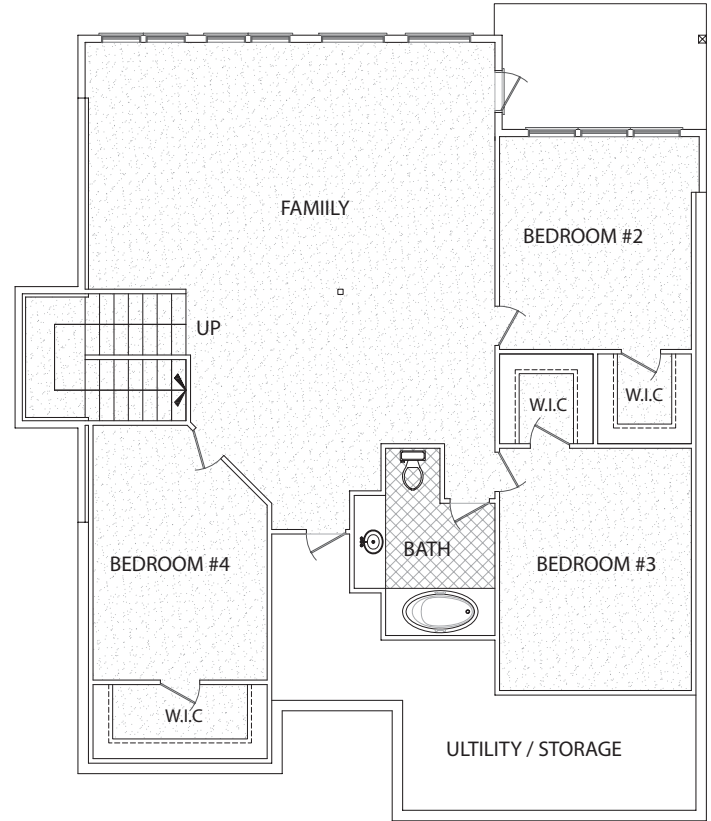

# LAGUNA I

MAIN FLOOR PLAN  
1904 sq. ft.

LOWER FLOOR PLAN  
1799 sq. ft.

Note: Plans and exteriors may not be exactly as shown. The builder reserves the right to change plans without notice or obligation.